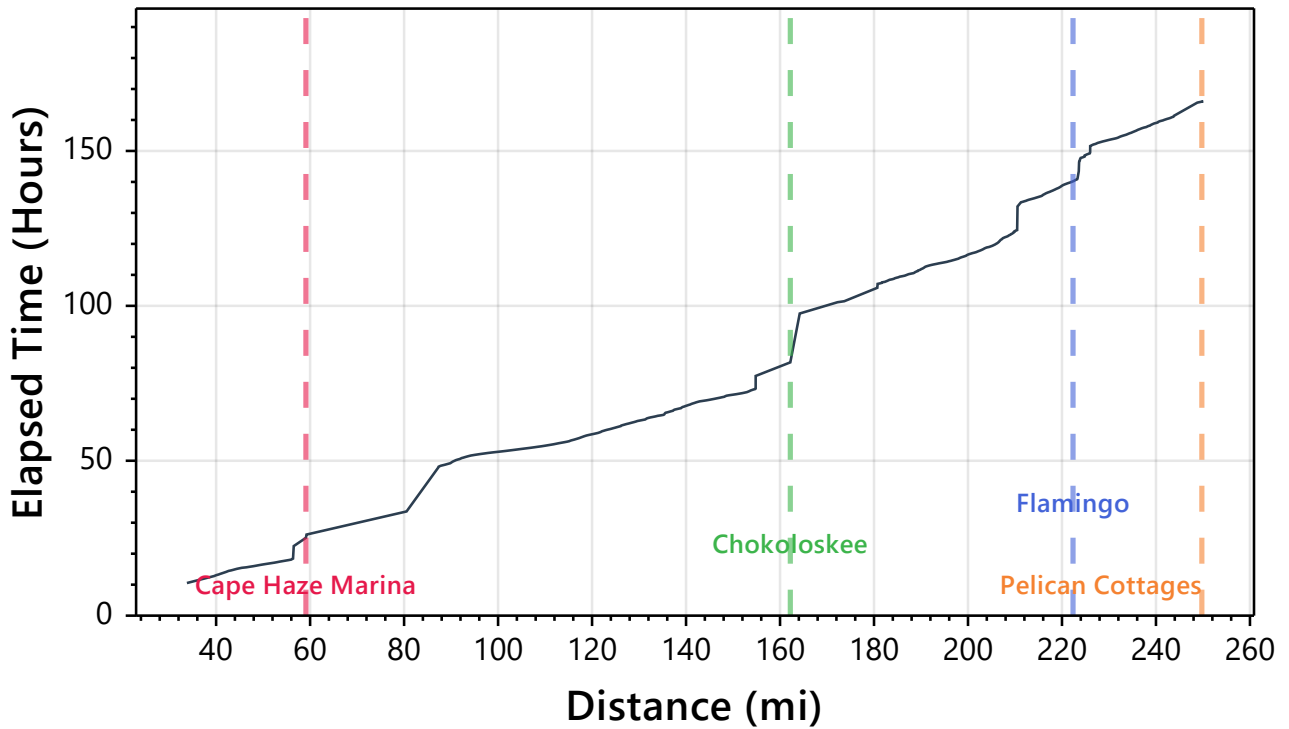

Everglades Challenge 2026

ZippyChick

Race Progress

Racing vs. Rest Distribution