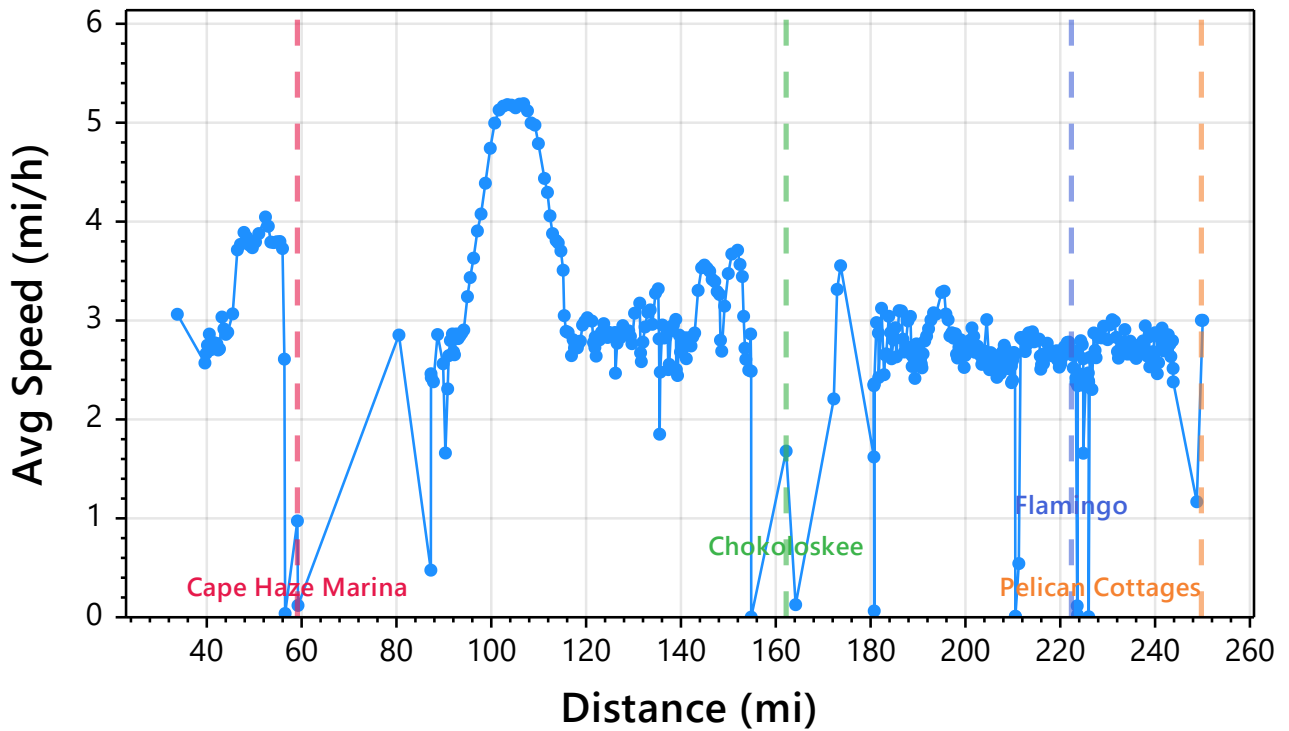

Everglades Challenge 2026

ZippyChick

Segment Average Speeds

Speed Profile