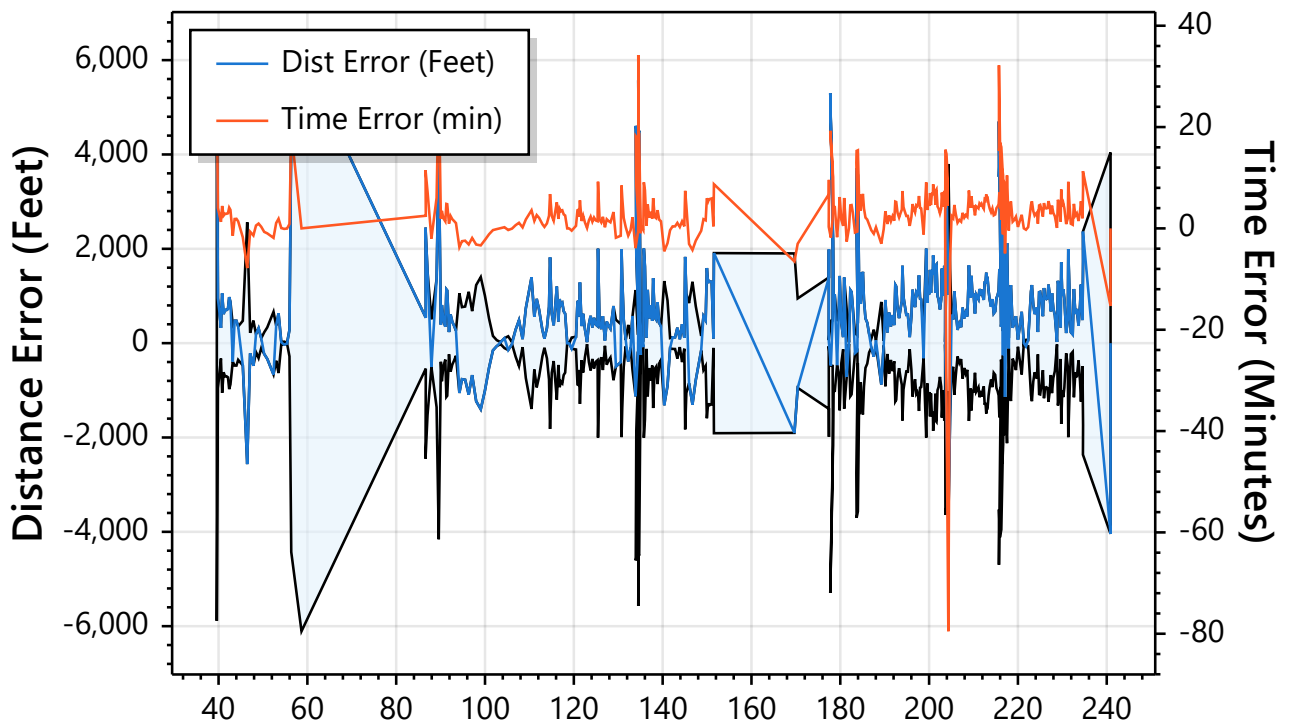

Everglades Challenge 2026

ZippyChick

Detailed Checkpoint Summary

Checkpoint	In/Out	Elapsed	Dist(mi)	Split(mi)	Leg Time	Stay
Fort Desoto	---	00:00:00	0.0	0.0	00:00:00	---
Sarasota	03/07 15:58 ---	07:09:34	22.4	22.4	07:28:34	---
Venice	03/07 22:16 ---	13:27:50	40.5	18.0	06:18:16	---
Cape Haze Marina	03/08 23:07 ---	37:18:31	58.4	18.0	23:50:41	---
Matlacha	03/08 23:36 ---	37:47:03	79.9	21.4	00:28:32	---
Ft. Myers	03/09 14:07 ---	52:18:54	95.8	16.0	14:31:51	---
Naples	03/09 19:01 ---	57:12:38	115.9	20.1	04:53:44	---
Marco	03/10 01:38 01:58	63:49:44	130.9	14.9	06:37:06	00:19
Stop Keys	03/10 10:38 ---	72:49:21	150.5	19.6	08:39:43	---
Chokoloskee	03/10 17:44 ---	79:55:59	158.3	7.8	07:06:38	---
Lostmans Key	03/11 23:22 00:37	109:33:04	181.0	22.7	29:37:05	01:15
Shark River Island	03/12 07:22 ---	117:33:40	196.0	15.0	06:45:14	---
Flamingo	03/13 06:01 06:20	140:12:36	215.1	19.0	22:38:56	00:19
Manatee Keys	03/14 04:04 ---	162:15:21	236.4	21.4	21:43:24	---
Pelican Cottages	03/14 15:54 ---	174:05:00	247.2	10.8	11:49:39	---

RaceOwl Estimation Performance

Variance between predicted position and actual progress.

Tracking Performance

Metric	Min	Max	Avg	Median	Std Dev
Update Interval (Min)	3.93	946.20	22.27	9.93	74.25
Time Error (Min)	-79.51	34.21	3.43	2.90	6.40
Distance Error (Feet)	-4042.38	6107.50	821.84	738.81	1132.42