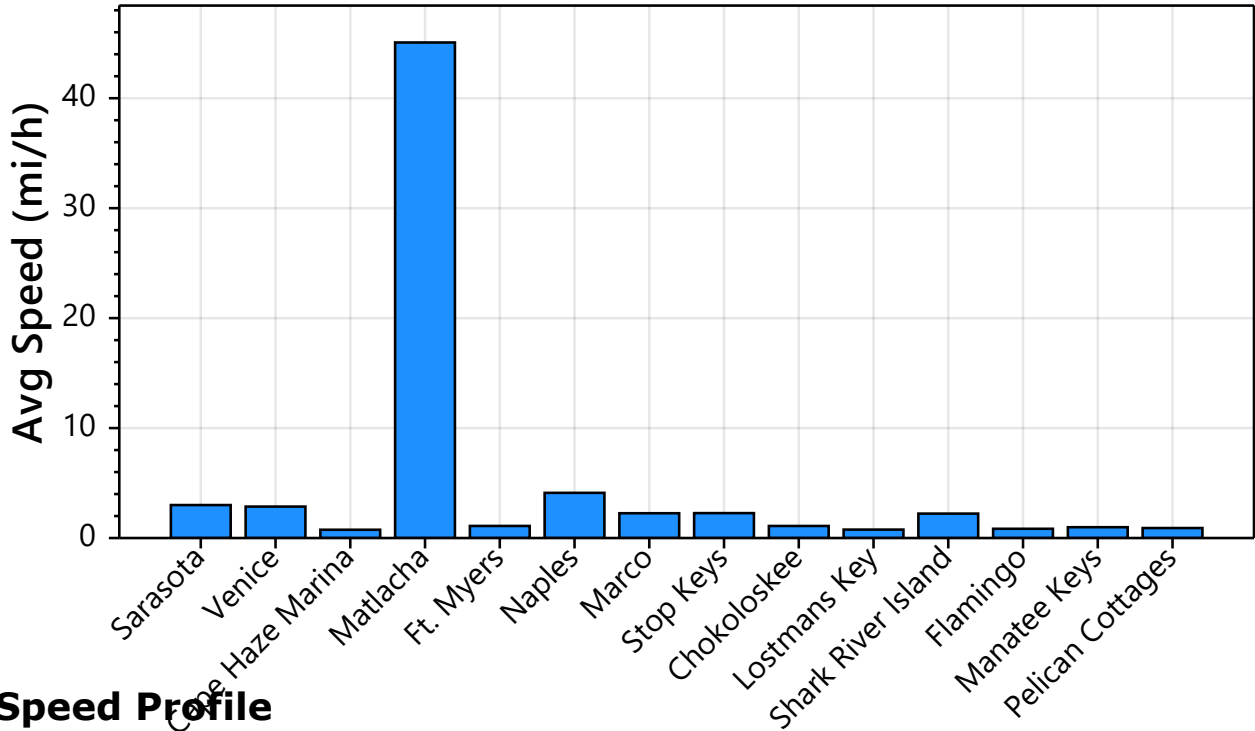

Everglades Challenge 2026

ZippyChick

Start: Saturday, March 7, 2026 12:00 AM

Zone: Eastern Standard Time

Team: #4429 - ZippyChick (class 5 hobie ti single female)

Overall Standings

1	4461 - DeSea & Morsailed	FINISH	52:56:30
2	4436 - Gnixe & BloFish	FINISH	54:21:26
3	4382 - Tenzan & MidNightCrew	FINISH	55:25:17
4	4517 - justkeeppadding	FINISH	80:53:01
5	4500 - crazyrussian	FINISH	82:57:19
6	4445 - sailorking & Possom	FINISH	84:24:03
7	4367 - AndyMan & NateDog	FINISH	86:12:10
8	4380 - sailorswift & Filimonster	FINISH	90:26:50
9	4451 - RIVERDrum & HowlerMonkey	FINISH	93:33:12
10	4447 - TwoBeers	FINISH	94:08:22
39	4429 - ZippyChick	FINISH	174:05:00

Division Standings: class 5 hobie ti single female

1	4429 - ZippyChick	FINISH	174:05:00
----------	--------------------------	---------------	------------------

Everglades Challenge 2026

ZippyChick

Route Summary

Everglades Challenge 2026

ZippyChick

Segment Average Speeds

Speed Profile

Everglades Challenge 2026

ZippyChick

Race Progress

Racing vs. Rest Distribution