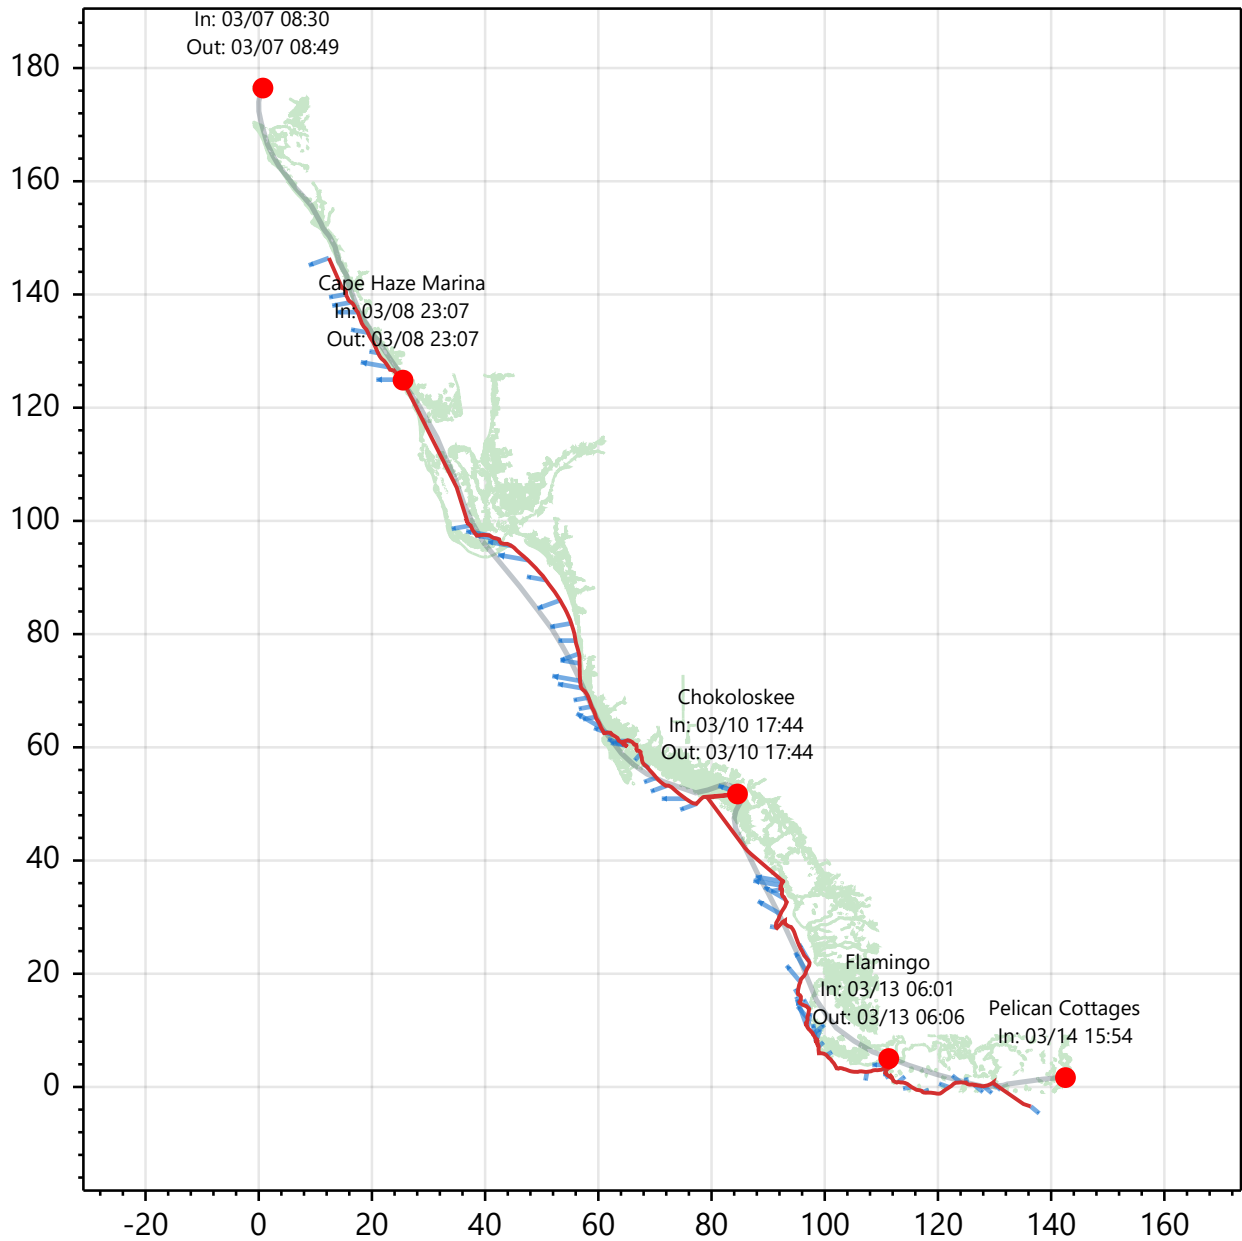

Everglades Challenge 2026

ZippyChick

Start: Saturday, March 7, 2026 12:00 AM

Zone: Eastern Standard Time

Team: #4429 - ZippyChick (class 5 hobie ti single female)

Overall Standings

1	4461 - DeSea & Morsailed	FINISH	52:56:30
2	4436 - Gnixe & BloFish	FINISH	54:21:26
3	4382 - Tenzan & MidNightCrew	FINISH	55:25:17
4	4517 - justkeeppadding	FINISH	80:53:01
5	4500 - crazyrussian	FINISH	82:57:19
6	4445 - sailorking & Possom	FINISH	84:24:03
7	4367 - AndyMan & NateDog	FINISH	86:12:10
8	4380 - sailorswift & Filimonster	FINISH	90:26:50
9	4451 - RIVERDrum & HowlerMonkey	FINISH	93:33:12
10	4447 - TwoBeers	FINISH	94:08:22
39	4429 - ZippyChick	FINISH	174:05:00

Division Standings: class 5 hobie ti single female

1	4429 - ZippyChick	FINISH	174:05:00
----------	--------------------------	---------------	------------------

Everglades Challenge 2026

ZippyChick

Route Summary

Rest Location	mi	Rest Time	% Total
Enroute Stop @ 56.5	56.5	07:45	4.5%
Enroute Stop @ 87.3	87.3	14:26	8.3%
Enroute Stop @ 90.3	90.3	00:29	0.3%
Marco	131.5	00:19	0.2%
Enroute Stop @ 135.4	135.4	00:40	0.4%
Enroute Stop @ 137.3	137.3	00:20	0.2%
Enroute Stop @ 139.0	139.0	00:23	0.2%
Enroute Stop @ 154.8	154.8	04:13	2.4%
Enroute Stop @ 164.2	164.2	15:46	9.1%
Lostmans Key	180.7	01:15	0.7%
Enroute Stop @ 190.7	190.7	00:19	0.2%
Enroute Stop @ 206.3	206.3	01:09	0.7%
Enroute Stop @ 207.3	207.3	00:20	0.2%
Enroute Stop @ 208.6	208.6	00:19	0.2%
Enroute Stop @ 209.5	209.5	00:29	0.3%
Enroute Stop @ 210.5	210.5	08:57	5.1%
Flamingo	215.9	00:19	0.2%