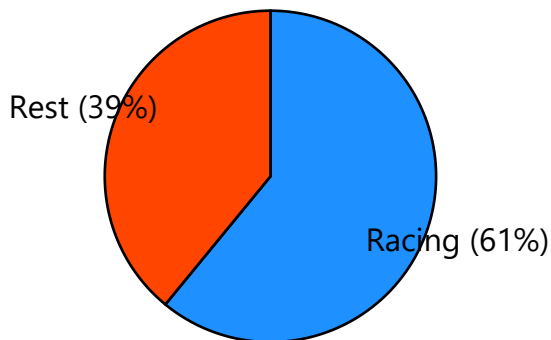

Everglades Challenge 2026

ZippyChick

Segment Average Speeds

Speed Profile

Everglades Challenge 2026

ZippyChick

Race Progress

Racing vs. Rest Distribution

Rest Location	mi	Rest Time	% Total
Enroute Stop @ 56.5	56.5	07:45	4.5%
Enroute Stop @ 87.3	87.3	14:26	8.3%
Enroute Stop @ 90.3	90.3	00:29	0.3%
Marco	131.5	00:19	0.2%
Enroute Stop @ 135.4	135.4	00:40	0.4%
Enroute Stop @ 137.3	137.3	00:20	0.2%
Enroute Stop @ 139.0	139.0	00:23	0.2%
Enroute Stop @ 154.8	154.8	04:13	2.4%
Enroute Stop @ 164.2	164.2	15:46	9.1%
Lostmans Key	180.7	01:15	0.7%
Enroute Stop @ 190.7	190.7	00:19	0.2%
Enroute Stop @ 206.3	206.3	01:09	0.7%
Enroute Stop @ 207.3	207.3	00:20	0.2%
Enroute Stop @ 208.6	208.6	00:19	0.2%
Enroute Stop @ 209.5	209.5	00:29	0.3%
Enroute Stop @ 210.5	210.5	08:57	5.1%
Flamingo	215.9	00:19	0.2%